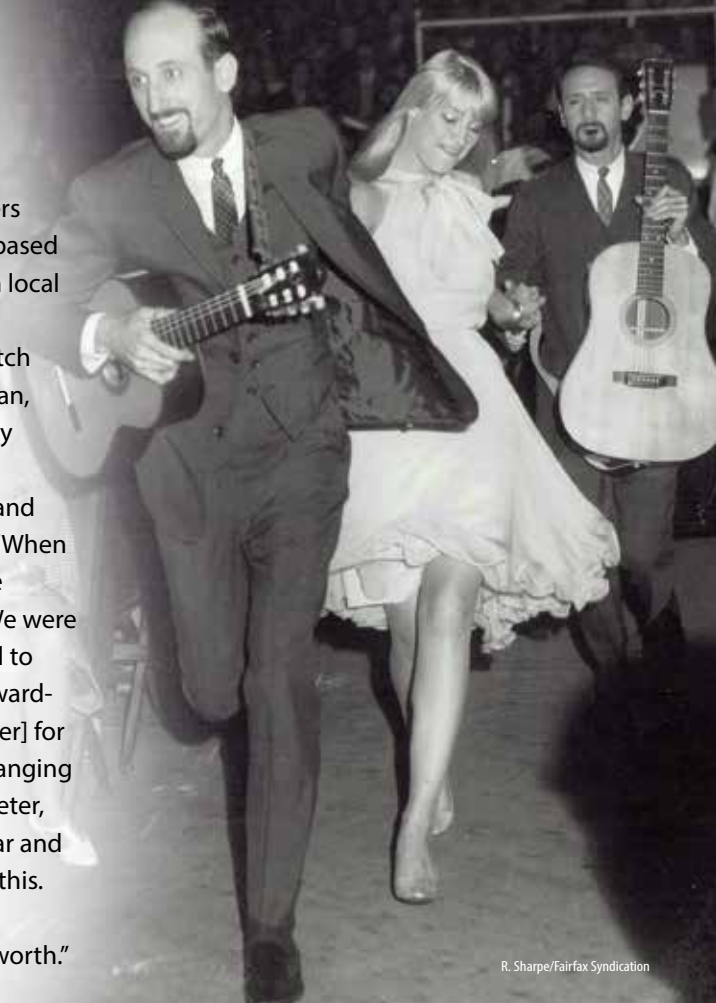

Concert Promoter Recalls Peter, Paul and Mary's Waikiki Moment

On June 26 and 27, 1964, Peter Yarrow, Paul Stookey and Mary Travers played two sold-out concerts at the Waikiki Shell. Promoter Lou Robin, based on the West Coast, was the concert promoter for the folk trio's tour, with local promoter Tom Moffatt helping with Hawaii logistics.

"It was great for us to be promoting in Hawaii because we would catch artists on the way to the South Pacific, to Australia, New Zealand, or Japan, or coming back. Everybody was happy to stay in Hawaii," Robin says.

50 Years with Peter, Paul and Mary THURSDAY, DECEMBER 4 | 9:00 PM

See program description on page 7.

Robin recalls a moment from Peter, Paul and Mary's stop in Hawaii that stood out to him. "When we picked [Peter, Paul and Mary] up from the airport, we were driving them to the hotel. We were going down Kalakaua Avenue... What we did to help promote the show was, we found a stewardess from one of the local airlines. We hired [her] for the day to walk up and down Kalakaua Avenue with a signboard, one hanging on the front, one hanging on the back. We had the concert dates and 'Peter, Paul and Mary' [printed] on each side. As we went by, we stopped the car and introduced her to Peter, Paul and Mary, and they were so excited about this. They thanked her profusely."

As for the concerts, Robin says, "They gave everyone their money's worth."

R. Sharpe/Fairfax Syndication

- 2:30 ASK THIS OLD HOUSE (e)
- 3:00 THIS OLD HOUSE *Charlestown Project 2014: Wood and Water* (e)
- 3:30 MOTORWEEK
- 4:00 MARTHA STEWART'S COOKING SCHOOL *The Grind*
- 4:30 COOK'S COUNTRY *Short Order Breakfast Classics*
- 5:00 SIMPLY MING *A Chicken in Every Pot*
- 5:30 MARTIN YAN'S TASTE OF VIETNAM *Life is a Beach*
- 6:00 DINING WITH THE CHEF
- 6:30 PBS NEWSHOUR WEEKEND
- 7:00 THE MIND OF A CHEF *Locality*
- 7:30 JACKIE EVANCHO – AWAKENING: LIVE IN CONCERT See page 7.
- 9:00 JOHN SEBASTIAN PRESENTS: FOLK REWIND (e)
- 11:00 AUSTIN CITY LIMITS *Juanes/Jesse & Joy* (e)
- **Cable Only**
- Midnight INDEPENDENT LENS *Indian Relay*
- 1:00 SECRETS OF CHATSWORTH
- 2:00 ANTIQUES ROADSHOW *Junk in the Trunk 4*
- 3:00 WASHINGTON WEEK WITH GWEN IFILL
- 3:30 CHARLIE ROSE – THE WEEK

7 SUNDAY

- 12:00 ANTIQUES ROADSHOW *Denver, CO, Part 1 of 3* (e)

- 1:00 NATURE *Moment of Impact: Hunters & Herds* (e)
- 2:00 INSIGHTS ON PBS HAWAII (e)
- 3:00 HIKI NŌ (e)
- 3:30 LEAHEY & LEAHEY (e)
- 4:00 LONG STORY SHORT WITH LESLIE WILCOX *Jim Burns: A Local Boy* (e)
- 4:30 SECOND OPINION *Medical Marijuana*
- 5:00 NHK NEWSLINE
- 5:30 ASIA THIS WEEK
- 6:00 MOYERS & COMPANY
- 6:30 PBS NEWSHOUR WEEKEND
- 7:00 MASTERPIECE CLASSIC *Downton Abbey, Season 4, Part 1 of 8* (e)
- 9:00 MASTERPIECE CLASSIC *Downton Abbey, Season 4, Part 2 of 8* (e)
- 10:00 RUSSIA'S OPEN BOOK: WRITING IN THE AGE OF PUTIN (e)
- 11:00 TO THE CONTRARY WITH BONNIE ERBE
- 11:30 RELIGION & ETHICS NEWSWEEKLY
- **Cable Only**
- Midnight INDEPENDENT LENS *The Powerbroker: Whitney Young's Fight for Civil Rights*
- 1:00 NATURE *Moment of Impact: Hunters & Herds*
- 2:00 RUSSIA'S OPEN BOOK: WRITING IN THE AGE OF PUTIN
- 3:00 KATMAI: ALASKA'S WILD PENINSULA
- 3:30 SKY ISLAND

8 MONDAY

- 7:30 NA MELE *Amy Hanai'i'i Gilliom and Willie K* (e)
- 8:00 MAGIC MOMENTS: THE BEST OF 50'S POP (e)
- 10:00 GREAT PERFORMANCES *Andrea Bocelli: Love in Portofino* (e)
- **Cable Only**
- Midnight CHARLIE ROSE
- 1:00 MASTERPIECE CLASSIC *Downton Abbey, Season 4, Part 1 of 8*
- 3:00 MASTERPIECE CLASSIC *Downton Abbey, Season 4, Part 2 of 8*

9 TUESDAY

- 7:30 LONG STORY SHORT WITH LESLIE WILCOX *Jim Burns: His Own Man* (e)
- 8:00 SUZE ORMAN'S FINANCIAL SOLUTIONS FOR YOU (e)
- 10:00 ROCK, POP AND DOO WOP (e)
- **Cable Only**
- Midnight CHARLIE ROSE
- 1:00 FRONTLINE *The Madoff Affair*
- 2:00 ANTIQUES ROADSHOW *Junk in the Trunk 3*
- 3:00 ANTIQUES ROADSHOW *Denver, CO*

10 WEDNESDAY

- 7:30 LEAHEY & LEAHEY
- 8:00 NA MELE: JERRY SANTOS (e)